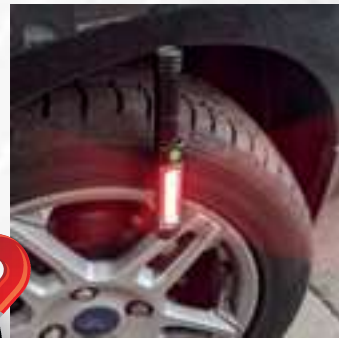

Magnetic base