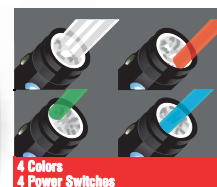

Coast TX10 4-colour Torch

From its pocket-sized anodised-aluminium case, the TX10 produces a bright white flood light, red light (to preserve your night vision), and green and blue lights. Uses 3xAAA batteries (supplied). Measures 10cm.

5746 Coast TX10 Torch.