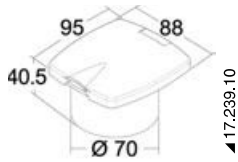

Deck shower with mixer

Chromed brass tap with ceramic mixer. Recess-fit white UV-resistant ASA housing.

White	Housing type	housing mm		Hot/cold water mixer
		recess	outer dimensions	
17.239.10	New Edge	Ø70x40,5	88x95	17.051.00
17.239.50	Classic EVO	Ø70x44	Ø95	17.051.00

▲17.239.10