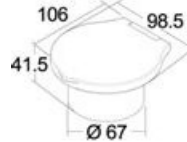

Code RETAIL (1pcs)	←→  mm		Hose	Hose m
	recess bore	outer dimensions		
15.304.00	90x70	118x97	net PVC	2,5
15.304.01	90x70	118x97	net PVC	4
15.304.30	90x70	118x97	SS	2,5
15.304.31	90x70	118x97	SS	4
15.304.60	90x70	118x97	white nylon	2,5
15.304.61	90x70	118x97	white nylon	4

Code RETAIL (1pcs)	←→  mm		Hose	Hose m
	recess bore	outer dimensions		
15.305.00	90x70	118x97	Net PVC	2,5
15.305.01	90x70	118x97	Net PVC	4
15.305.30	90x70	118x97	SS	2,5
15.305.31	90x70	118x97	SS	4
15.305.60	90x70	118x97	White nylon	2,5
15.305.61	90x70	118x97	White nylon	4

**OSCULATI**

**OSCULATI**

**ELEGANT deck shower with MIZAR push-button shower head**

Chromed brass shower head, white UV-resistant ASA housing, 45-mm recess.

White	mm		Hose	Hose m	Spare shower head
	recess	outer dimensions			
15.246.00	Ø 70x41,5	98,5x106	Net PVC	2,5	15.242.02
15.246.01	Ø 70x41,5	98,5x106	Net PVC	4	15.242.02

**OSCULATI**

**Elegant deck shower for bulkhead mounting with Mizar push-button shower head**

Chromed brass shower head, white UV-resistant ASA housing, 45-mm recess.

white	mm		Hose	Hose m	Spare shower head
	recess	outer dimensions			
15.246.03	Ø 70x41,5	98,5x106	Net PVC	2,5	15.242.02
15.246.04	Ø 70x41,5	98,5x106	Net PVC	4	15.242.02