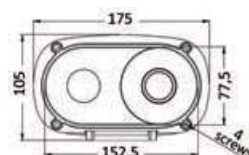

Elissa deck shower with Keji II Continuum Flow mixer and shower head

AISI 316

CONTINUUM FLOW

REGISTERED DESIGN / DISEGNO DEPOSITATO

AISI316 stainless steel shower housing with soft-close self-supporting lid. Fitted with Keji II Continuum Flow chromed brass overdimensioned shower head and inside anti-vibration washer. Cylinder knob mixer. Ideal in combination with Rocky pole 15.480.20.

Code	|←→| mm		Hose	Hose m
	recess bore	outer dimensions		
15.325.00	175x105	152,5x77	Net PVC	2,5
15.325.01	175x105	152,5x77	Net PVC	4
15.325.30	175x105	152,5x77	SS	2,5
15.325.31	175x105	152,5x77	SS	4
15.325.60	175x105	152,5x77	White nylon	2,5
15.325.61	175x105	152,5x77	White nylon	4