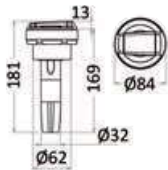

▲ 15.470.01/02
15.471.01/02