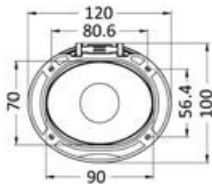

Deck shower with mixer

Chromed brass tap with ceramic mixer. Recess-fit white UV-resistant ASA housing.

White	Housing type	housing mm		Hot/cold water mixer
		recess	outer dimensions	
17.239.10	New Edge	Ø70x40,5	88x95	17.051.00
17.239.50	Classic EVO	Ø70x44	Ø95	17.051.00

▲17.239.10

▲17.239.10

▲17.239.50

▲17.239.50

OSCULATI

▲17.239.50

Nuvola deck shower with mixer

STAINLESS LOOK

Chromed brass tap with ceramic mixer. ASA housing with AISI316 stainless steel insert.

Code	mm	
	recess	outer dimensions
15.239.60	90x70	120x100

OSCULATI

Elissa deck shower with mixer

AISI 316

AISI316 stainless steel housing with self-supporting lid. Fitted with cylindrical knob mixer.

Code	mm	
	recess	outer dimensions
17.239.90	90x70x46	118x97

OSCULATI

Bag for shower hose

Convenient plastic-mesh bag made for the hose of the below-deck shower to prevent getting entangled in the other equipment and making it impossible to extract the shower head. Easy to fasten and adapt to all situations.

Code	To be used with deck showers	Mounting
15.290.55	Classic EVO single, horizontal mounting, Mizar deck shower: 15.250.00/01/06/07; 15.150.06/07;	To be snapped in and/or glued
	New Edge single, horizontal mounting, Mizar and Niagara deck shower: 15.243.00/01/06/07; 15.143.06/07; 15.160.xx;	
	Oval double, Mizar deck shower: 15.240.01/02/30/31; 15.140.30/31; 15.241.01/02;	
	New Edge double, Mizar deck shower: 15.257.01/02/30/31; 15.257.41/42.	
15.290.56	Classic EVO single, bulkhead mounting, Mizar deck shower: 15.250.03/04/09/10; 15.150.09/10.	To be screwed

▲15.290.55

▲15.290.56

OSCULATI

▲15.290.55

▲15.290.56