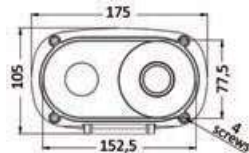

Elissa deck shower with Keji mixer and shower head

AISI 316

REGISTERED DESIGN / DISEGNO DEPOSITATO

AISI316 stainless steel housing with self-supporting/soft-close lid. Fitted with Keji chromed plastic shower head with oversized head. Inside anti-vibration washer. Mixer with cylindrical knob.

Code	|←→| mm		Hose	Hose m
	outer dimensions	recess bore		
15.324.00	175x105	152,5x77	Net PVC	2,5
15.324.01	175x105	152,5x77	Net PVC	4
15.324.30	175x105	152,5x77	SS	2,5
15.324.31	175x105	152,5x77	SS	4
15.324.60	175x105	152,5x77	White nylon	2,5
15.324.61	175x105	152,5x77	White nylon	4