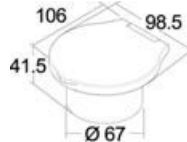

Code RETAIL (1pcs)	←→  mm		Hose	Hose m
	recess bore	outer dimensions		
15.304.00	90x70	118x97	net PVC	2,5
15.304.01	90x70	118x97	net PVC	4
15.304.30	90x70	118x97	SS	2,5
15.304.31	90x70	118x97	SS	4
15.304.60	90x70	118x97	white nylon	2,5
15.304.61	90x70	118x97	white nylon	4

Code RETAIL (1pcs)	←→  mm		Hose	Hose m
	recess bore	outer dimensions		
15.305.00	90x70	118x97	Net PVC	2,5
15.305.01	90x70	118x97	Net PVC	4
15.305.30	90x70	118x97	SS	2,5
15.305.31	90x70	118x97	SS	4
15.305.60	90x70	118x97	White nylon	2,5
15.305.61	90x70	118x97	White nylon	4

**OSCULATI**

**OSCULATI**

**ELEGANT deck shower with MIZAR push-button shower head**

Chromed brass shower head, white UV-resistant ASA housing, 45-mm recess.

White	mm		Hose	Hose m	Spare shower head
	recess	outer dimensions			
15.246.00	Ø 70x41,5	98,5x106	Net PVC	2,5	15.242.02
15.246.01	Ø 70x41,5	98,5x106	Net PVC	4	15.242.02

**OSCULATI**

**Elegant deck shower for bulkhead mounting with Mizar push-button shower head**

Chromed brass shower head, white UV-resistant ASA housing, 45-mm recess.

white	mm		Hose	Hose m	Spare shower head
	recess	outer dimensions			
15.246.03	Ø 70x41,5	98,5x106	Net PVC	2,5	15.242.02
15.246.04	Ø 70x41,5	98,5x106	Net PVC	4	15.242.02