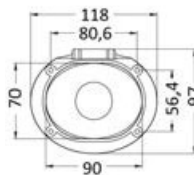

Elissa deck shower with mixer

AISI 316

AISI316 stainless steel housing with self-supporting lid. Fitted with cylindrical knob mixer.

Code	mm	
	recess	outer dimensions
17.239.90	90x70x46	118x97

OSCULATI

Bag for shower hose

Convenient plastic-mesh bag made for the hose of the below-deck shower to prevent getting entangled in the other equipment and making it impossible to extract the shower head. Easy to fasten and adapt to all situations.

Code	To be used with deck showers	Mounting
15.290.55	Classic EVO single, horizontal mounting, Mizar deck shower: 15.250.00/01/06/07; 15.150.06/07;	To be snapped in and/or glued
	New Edge single, horizontal mounting, Mizar and Niagara deck shower: 15.243.00/01/06/07; 15.143.06/07; 15.160.xx;	
	Oval double, Mizar deck shower: 15.240.01/02/30/31; 15.140.30/31; 15.241.01/02;	
	New Edge double, Mizar deck shower: 15.257.01/02/30/31; 15.257.41/42.	
15.290.56	Classic EVO single, bulkhead mounting, Mizar deck shower: 15.250.03/04/09/10; 15.150.09/10.	To be screwed