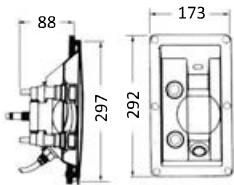

WHALE recess-fit deck shower

Removable 2,10-m hose connected to the deck shower. 1/2" thread white ABS hose adaptor for connection.

Type	With lid	Without lid	Spare shower head
Cold/hot water	17,030,06	17,031,06	17,030,99