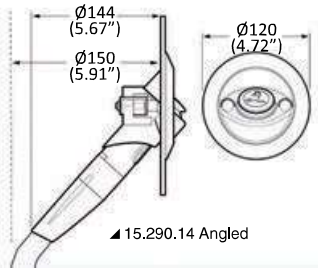

WHALE Twist integrated deck shower

PATENT/BREVETTATO

The hot/cold water temperature and the flow rate are set in an easy and user-friendly way by rotating the lower part of the shower head body. Its flow (8 lt/min) ensures a powerful water jet. ABS body and grey rubber edges (blue rubber on request) to protect the deck from unwanted impacts.

Easy installation:

- Special section pipe with T-joint and pre-installed quick-release couplings;
- The flange can be installed from the outside with just one circular bore.

Code	Function	Flange	Colour	Minimum inner space mm	Flange Ø mm	←→ pipe cm	Package
15.290.14	Hot/cold	Angled	Grey	150	120	250	bulk/loose
15.290.12	Cold only	Angled	Black	150	120	250	bulk/loose
15.290.13	Hot/cold	Straight	Grey	190	57	250	bulk/loose
15.290.15	Hot/cold	Straight/Angled	Grey	190/150	57/120	250	retail box
15.290.11	Cold only	Straight	Grey	190	57	210	bulk/loose
15.290.10	Cold only	Straight/Angled	Grey	190/150	57/120	210	retail box

The angled version is suitable for installation on vertical walls and where there is limited inside space.

WHALE shower hose bag

15.290.50 Convenient plastic-mesh bag made for the hose of the below-deck shower to prevent getting entangled in the other equipment and making it impossible to extract the shower head. Easy to fasten and adapt to all situations, resistant and inexpensive.

WHALE recess-fit deck shower

Removable 2,10-m hose connected to the deck shower. 1/2" thread white ABS hose adaptor for connection.

Type	With lid	Without lid	Spare shower head
Cold/hot water	17,030,06	17,031,06	17,030,99

Deck shower with Mizar push-button shower head and mixer