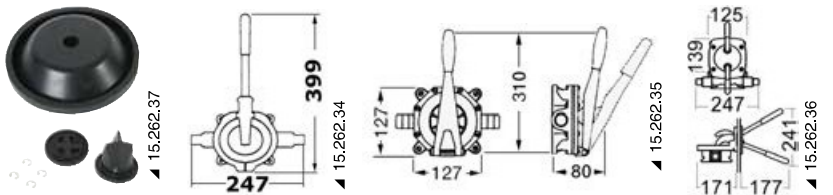

WHALE hand bilge pump

Obligatory on all boats in category A and B, in accordance with current EC standards. High quality product, made with the best materials on the market.

Code	Version	Handle type	Max flow l/m	Hose adaptor mm	URCHIN pump repair kit
15.262.35	GUSHER URCHIN	Fixed	37	25/38	15.262.37
15.262.36	MKIII GUSHER URCHIN *	Removable + Trapdoor	37	25/38	15.262.37
15.262.34	GUSHER URCHIN	Removable	37	25/38	15.262.37

* Includes adaptor for concealed installation.