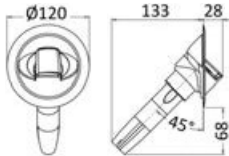

▲ 15.470.11/12
15.471.11/12