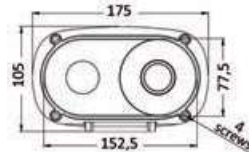

Elissa deck shower with Tiger mixer and shower head

AISI 316

AISI316 stainless steel housing with self-supporting/soft-close lid. Fitted with Tiger stainless steel shower head and inside anti-vibration washer. Mixer with cylindrical knob.

Code	|←→| mm		Hose	Hose m
	outer dimensions	recess bore		
15.323.00	175x105	152,5x77	Net PVC	2,5
15.323.01	175x105	152,5x77	Net PVC	4
15.323.30	175x105	152,5x77	SS	2,5
15.323.31	175x105	152,5x77	SS	4
15.323.60	175x105	152,5x77	White nylon	2,5
15.323.61	175x105	152,5x77	White nylon	4