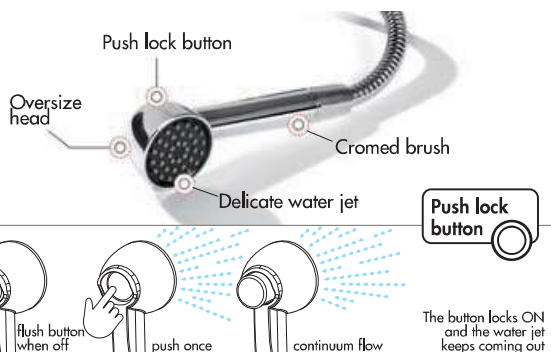

Code	Model	Material
15.247.02	Lever-operated	Stainless steel

**Keji spare shower head**

**REGISTERED DESIGN / DISEGNO DEPOSITATO**

Code	Model	Material
15.237.02	Push-button	Chromed plastic

**Keji II Continuum Flow spare shower head**