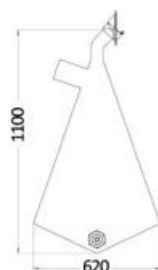

New

Saturn PVC bag for shower with vertical mounting base (15.470.11/12 and 15.471.11/12)

15.470.90 PVC bag for shower hose that drains out any water seepage. Easy to install at the back of the Saturn shower with vertical mounting base by means of a metal clamp. The two metal rings on the base of the bag make it possible to fix it to the boat hull in any position you wish.