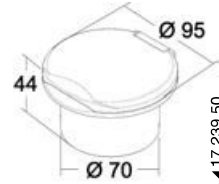

▲17.239.50

OSCULATI