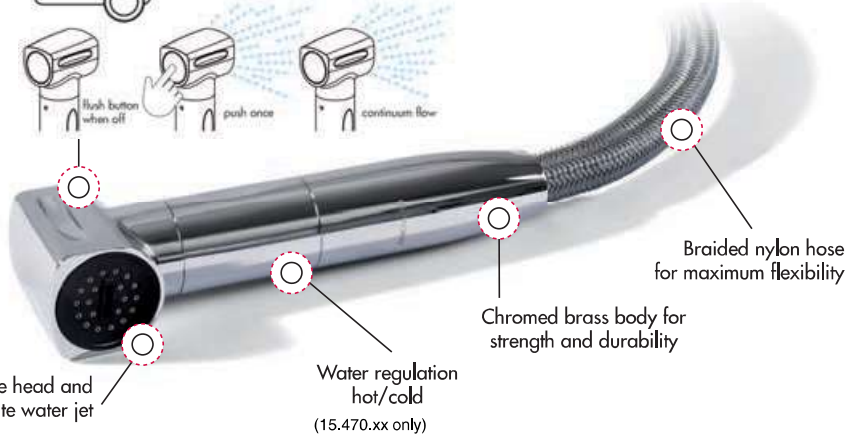

OSCULATI

Saturn shower with hot/cold water built-in mixer

REGISTERED DESIGN / DISEGNO DEPOSITATO HOT & COLD

Shower with built-in mixer. Flat hidden design. Horizontal or vertical mounting. Shower housing fitted with anti-vibration washer. Hot and cold water can be **adjusted** by rotating the shower body while the flow is adjusted by touching a push lock button that blocks the water jet and prevents waste. The built-in mixer precisely adjusts the temperature and store data between uses.

Code	Montage	Colour	Min. inner space mm	Flange-Ø mm	↔ hose m	Carbon shower rod OPTIONAL
15.470.01	Horizontal	Chromed grey + white base	230	84	4	15.480.29
15.470.02	Horizontal	Chromed grey + chromed base	230	84	4	15.480.29
15.470.11	Vertical	Chromed grey + white base	160	120	4	15.480.29
15.470.12	Vertical	Chromed grey + chromed base	160	120	4	15.480.29

New Saturn cold-water shower

REGISTERED DESIGN / DISEGNO DEPOSITATO ONLY COLD

Flat hidden design. Horizontal or vertical mounting. Shower housing fitted with anti-vibration washer. The flow is adjusted by touching a push lock button that blocks the water jet and prevents waste.

Code	Montage	Colour	Min. inner space mm	Flange-Ø mm	↔ hose m	Carbon shower rod OPTIONAL
15.471.01	Horizontal	Chromed grey + white base	230	84	4	15.480.29
15.471.02	Horizontal	Chromed grey + chromed base	230	84	4	15.480.29
15.471.11	Vertical	Chromed grey + white base	160	120	4	15.480.29
15.471.12	Vertical	Chromed grey + chromed base	160	120	4	15.480.29