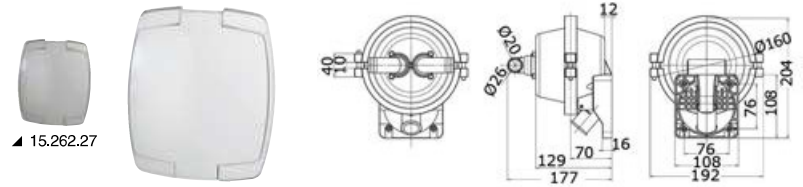

PIPER PUMP vacuum self-emptying

15.266.00 Made of **anodized aluminium**; fitted with hose and **stainless steel** clamp for mounting the hose to the pump; universal size for all **outboard** engines.

Bailers

Regulation bailer

Made of orange polyethylene. Resistant to high and low temperature.

Code	Color	mm
15.801.05	Orange	180x140x110

High-quality bailer

Made of moplen, for fast emptying.

Code	Volume litres	mm
15.801.04	3,00	220x168x155

Eltex bailer

Designed for hand bailing, fuel resistant.

Code	Version	Length mm
15.801.01	Small	360x110
15.801.02	Large	410x220

Eltex funnel bailer

With strainer. Resistant to hydrocarbons.

Code	Description
15.801.03	Designed for bailing and transferring fuel.