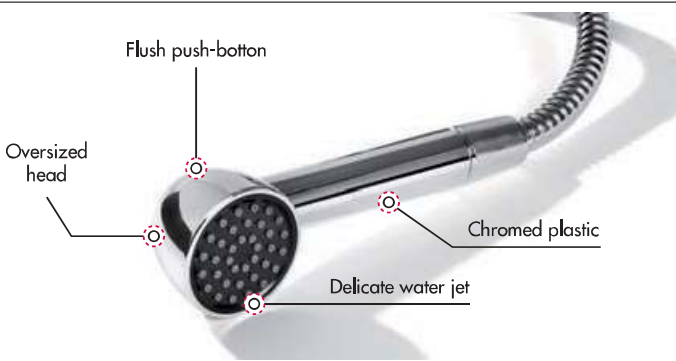

Keji spare shower head

REGISTERED DESIGN / DISEGNO DEPOSITATO

Code	Model	Material
15.237.02	Push-button	Chromed plastic