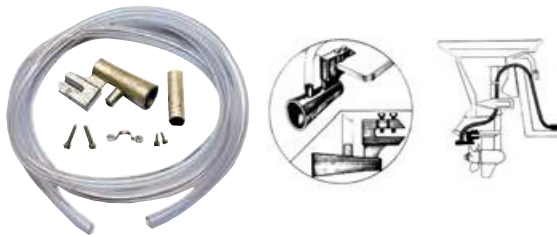

PIPER PUMP vacuum self-emptying

15.266.00 Made of **anodized aluminium**; fitted with hose and **stainless steel** clamp for mounting the hose to the pump; universal size for all **outboard** engines.

Bailers

Regulation bailer

Made of orange polyethylene. Resistant to high and low temperature.

Code	Color	mm
15.801.05	Orange	180x140x110

High-quality bailer

Made of moplen, for fast emptying.

Code	Volume litres	mm
15.801.04	3,00	220x168x155

Eltex bailer

Designed for hand bailing, fuel resistant.

Code	Version	Length mm
15.801.01	Small	360x110
15.801.02	Large	410x220

Eltex funnel bailer

With strainer. Resistant to hydrocarbons.

Code	Description
15.801.03	Designed for bailing and transferring fuel.