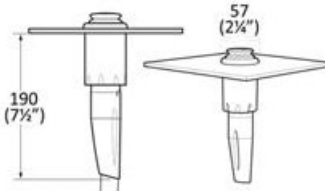

▲ 15.290.11/13 Straight