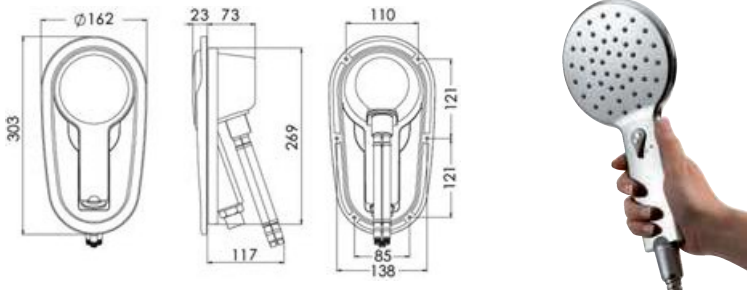

Adriana recess-fit deck shower

Deck shower for deluxe boats. Fitted with a large Bossini adjustable jet shower head with cold/hot water mixer. UV-resistant ASA housing. The shower head is easy to pull out and also works as cover. No lid for easier use and to prevent the tube to get stuck and damaged.

Code	Finish		mm		Tube	Tube m
	housing	shower head	recess	outer dimensions		
15.480.00	White ASA	Chromed	132x271	162x303	SS	4