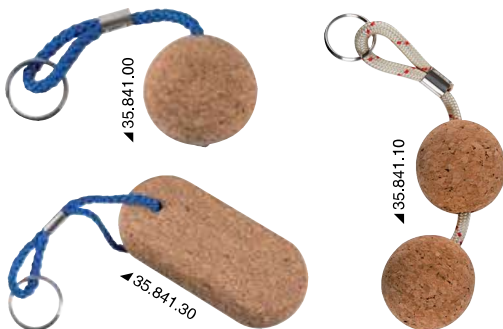

Mini-fender floating key ring

Made of **flexible PVC**, the customer's logo may be printed; size 28x80mm (length).

Long fender *	Spherical fender	Colour	
		Head	Body
35.511.01	35.511.03	☒ Blue	☐ White
35.511.02	35.511.04	☒ Blue	☒ Red
35.511.05	-	☒ Red	☐ White

* Specific logo on request